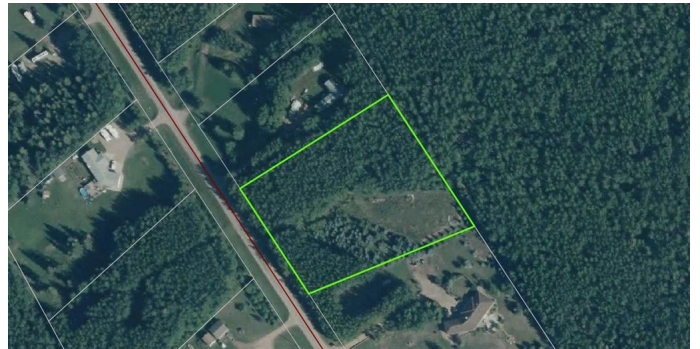

\$155,000 - 113, 67417 Mcgrane Road Road, Lac La Biche

MLS® #A2190557

\$155,000

0 Bedroom, 0.00 Bathroom,
Land on 2.48 Acres

Lac La Biche, Lac La Biche, Alberta

2.48 acre country residential lot mostly treed in Mission Village Phase I with municipal water and sewers available at property line. Only minutes to Lac La Biche on paved road. Direct access to paved walking trail along Mission Road and short distance to beautiful Lac La Biche lake with year round recreational and fishing opportunities. Great place for your next home or camping spot. Large lot will easily accommodate out buildings and workshop.

Essential Information

MLS® #	A2190557
Price	\$155,000
Bathrooms	0.00
Acres	2.48
Type	Land
Sub-Type	Residential Land
Status	Active

Community Information

Address	113, 67417 Mcgrane Road Road
Subdivision	Lac La Biche
City	Lac La Biche
County	Lac La Biche County
Province	Alberta
Postal Code	T0A2C2