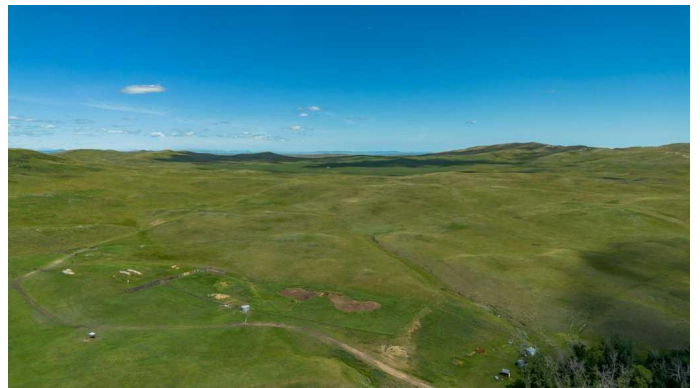

\$800,000 - On Beazer Road Twp Rd 22, Rural Cardston County

MLS® #A2237718

\$800,000

0 Bedroom, 0.00 Bathroom,
Land on 160.00 Acres

NONE, Rural Cardston County, Alberta

Agricultural land north of Beazer. This 160 acre parcel is used for pasture and comes complete with two frost-free waterers. Come take a look today! This property is accessed through the adjacent 40-acre parcel.